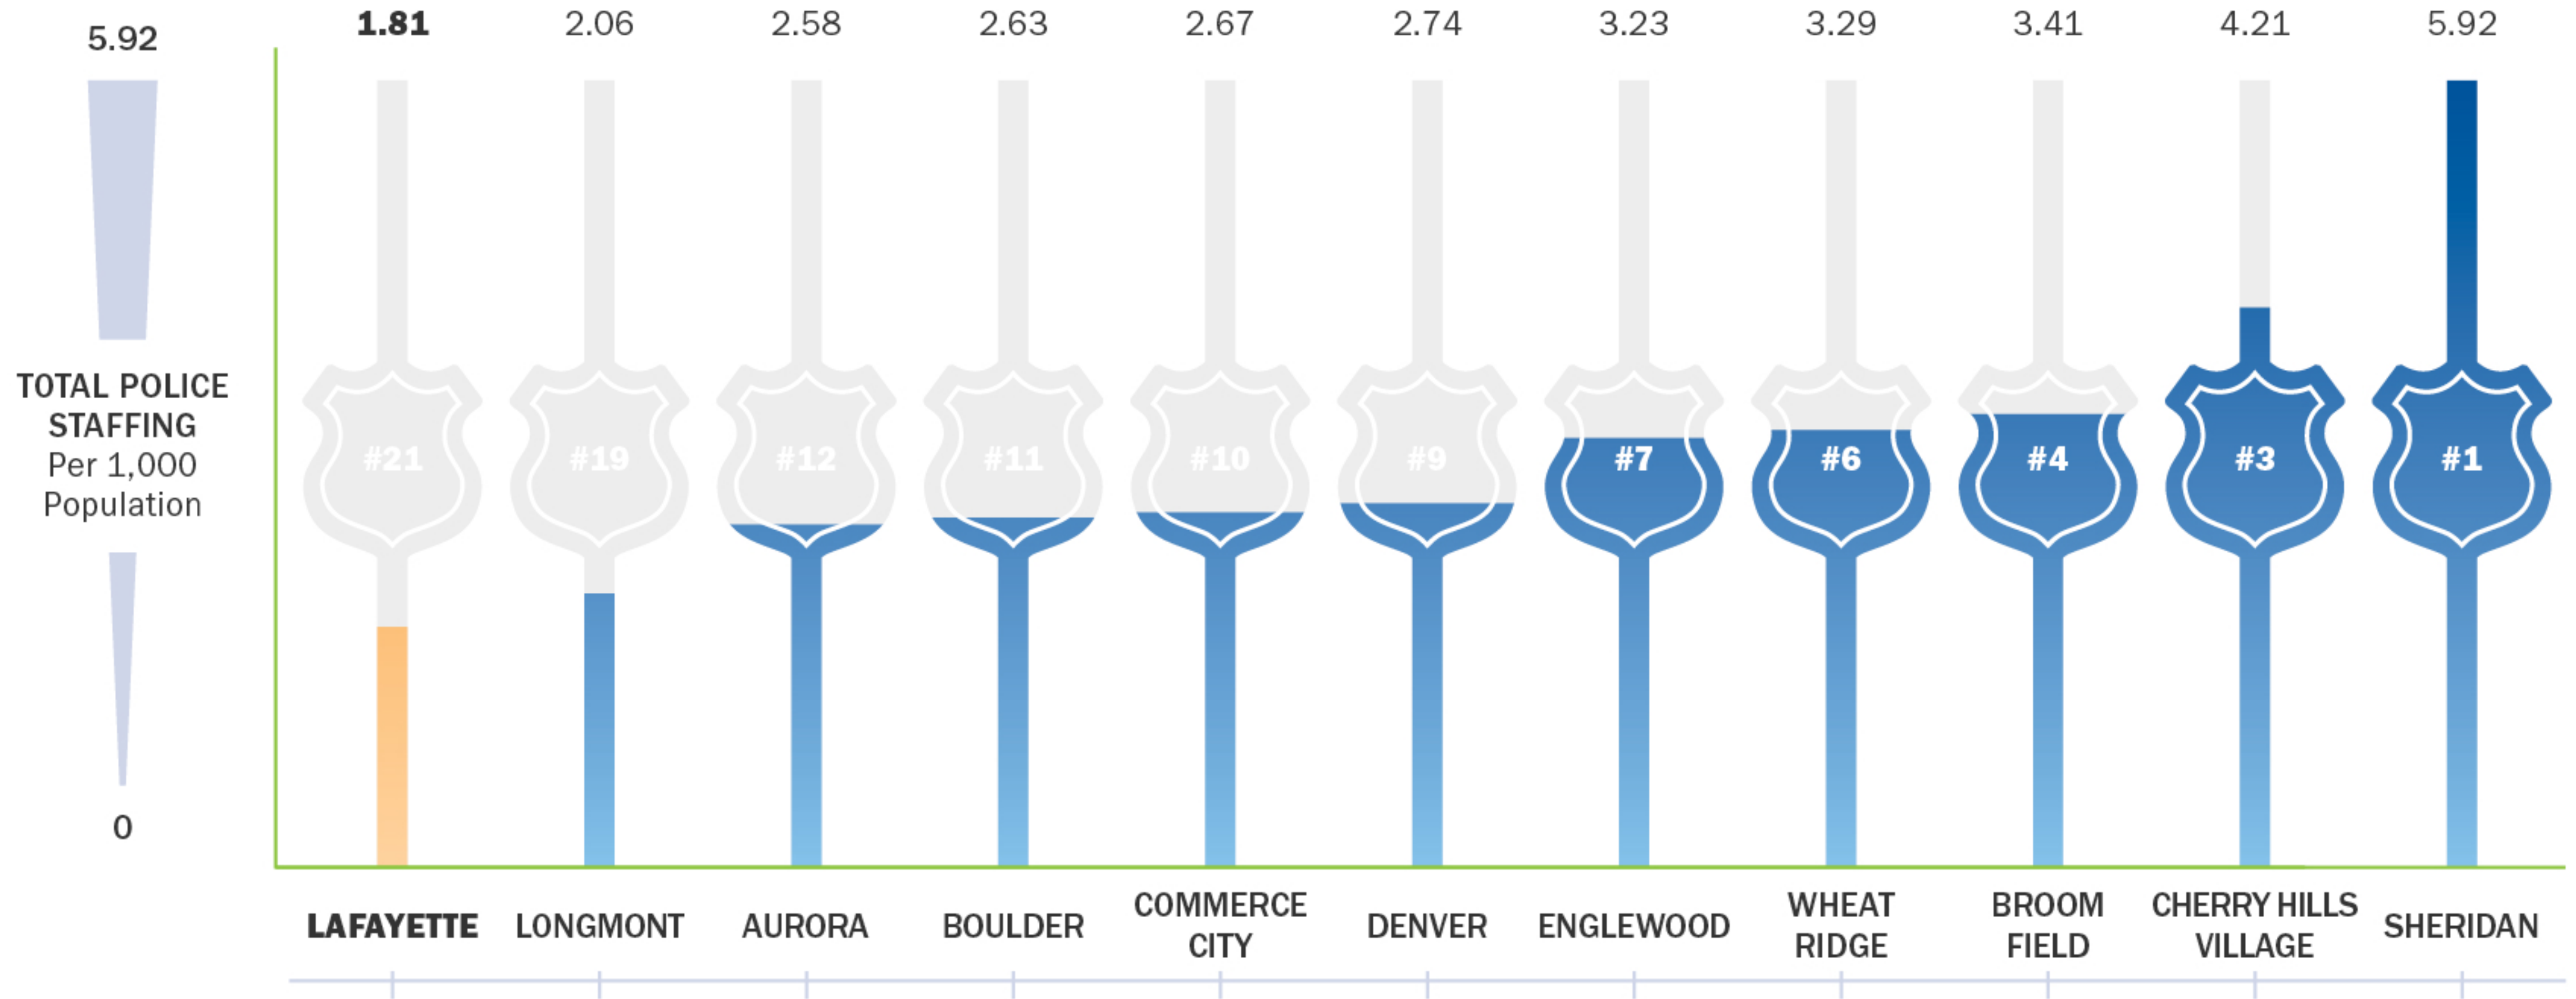

LAFAYETTE Police Staffing Per 1,000

2021

Comparison With Nearby Cities

The **AVERAGE** total police staffing per 1,000 population of 21 cities surveyed is **2.98**